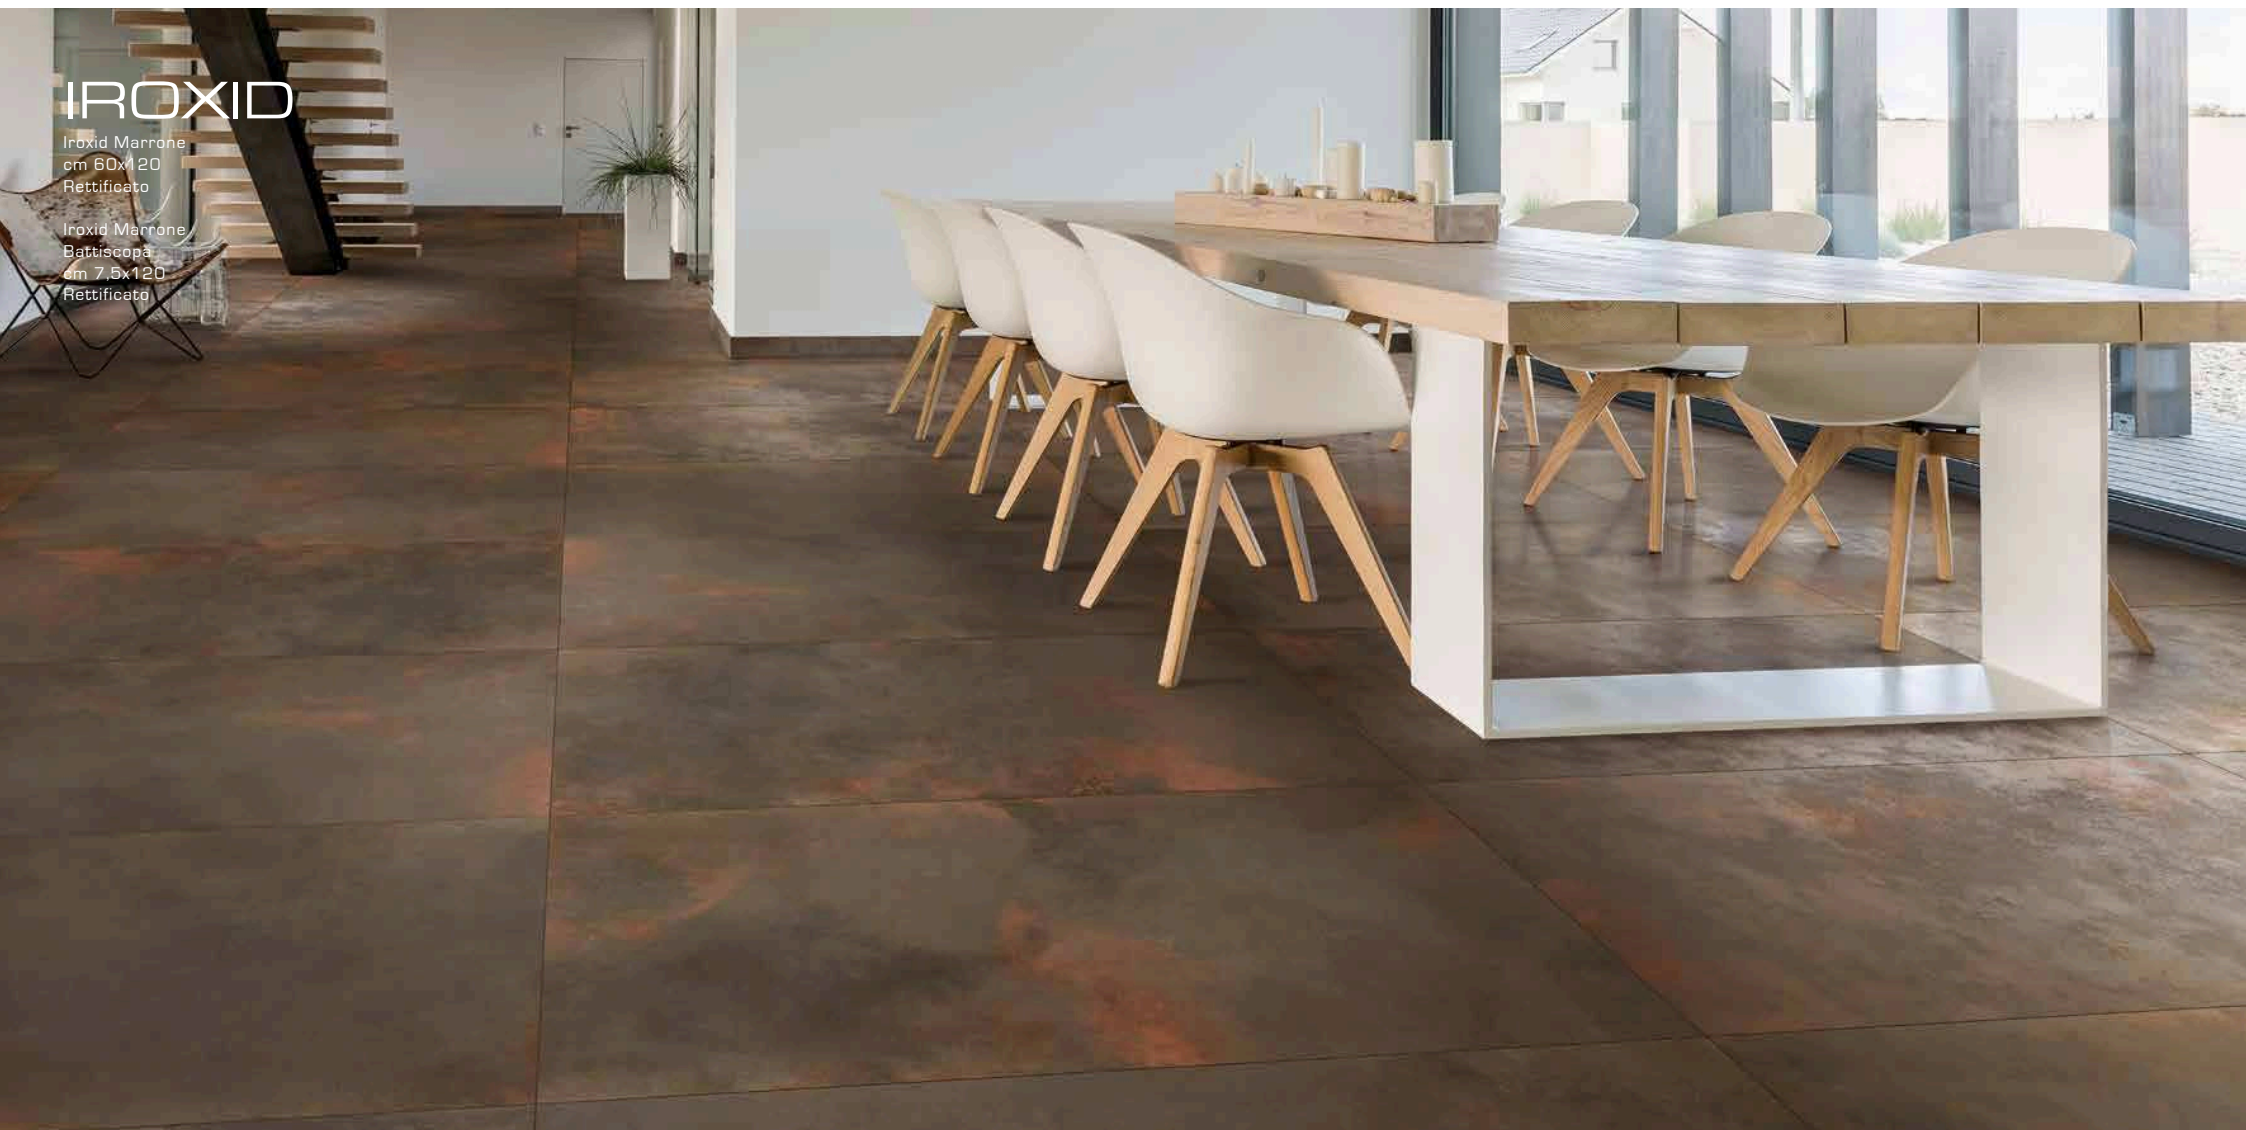

IROXID

Iroxid Marrone
cm 60x120
Rettificato

Iroxid Marrone
Battiscopa
cm 7,5x120
Rettificato