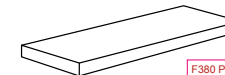

Colori
Colours · Couleurs · Farben

IROXID

DIGITAL TECHNOLOGY
60x120 · 60x60

Formati
Sizes · Formats · Formate

BIANCO

F305 MQ

F235 MQ

IXBI194R Iroxid Bianco
IXGR194R Iroxid Grigio
IXMA194R Iroxid Marrone
IXAN194R Iroxid Antracite
cm 60x120 - 23 5/8" x 48"
Rettificato sp. 10 mm

IXBI180R Iroxid Bianco
IXGR180R Iroxid Grigio
IXMA180R Iroxid Marrone
IXAN180R Iroxid Antracite
cm 60x60 - 23 5/8" x 23 5/8"
Rettificato sp. 10 mm

GRIGIO

F090 PC*

F270 PC*

IXBI271R Iroxid Bianco
IXGR271R Iroxid Grigio
IXMA271R Iroxid Marrone
IXAN271R Iroxid Antracite
Battiscopa
cm 7,5x120 - 2 7/8" x 48"
Rettificato

IXBI617R Iroxid Bianco
IXGR617R Iroxid Grigio
IXMA617R Iroxid Marrone
IXAN617R Iroxid Antracite
Coprispigolo *
cm 120 - 48"

Pezzi speciali

Trims · Pièces spéciales · Formteile

MARRONE

F356 PC*

F380 PC*

F380 PC*

IXBI609R Iroxid Bianco
IXGR609R Iroxid Grigio
IXMA609R Iroxid Marrone
IXAN609R Iroxid Antracite
Gradino a L costa retta lineare
cm 30x120x5h - 11 3/4" x 48" x 2"
Rettificato sp. 10 mm

IXBI612R Iroxid Bianco
IXGR612R Iroxid Grigio
IXMA612R Iroxid Marrone
IXAN612R Iroxid Antracite
Gradino angolare costa retta (vers. A)
cm 30x120x5h - 11 3/4" x 48" x 2"
Rettificato sp. 10 mm

IXBI613R Iroxid Bianco
IXGR613R Iroxid Grigio
IXMA613R Iroxid Marrone
IXAN613R Iroxid Antracite
Gradino angolare costa retta (vers. B)
cm 30x120x5h - 11 3/4" x 48" x 2"
Rettificato sp. 10 mm

ANTRACITE