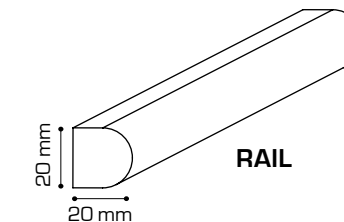

URBAN MOSAIC

F175 PC*

F175 PC*

F175 PC*

F175 PC*

F185 PC*

F185 PC*

NATURAL MARBLE DECORATIONS

Naturmarmordekorationen · Décorations en marbre naturel · Decorì in marmo naturale

MICHELANGELO

GIOTTO