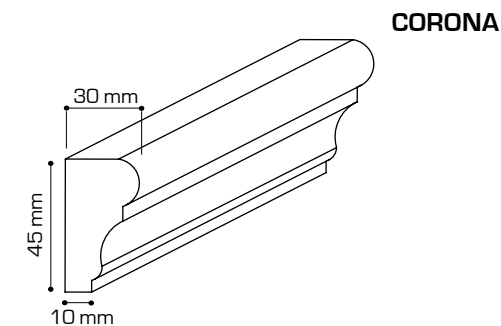

URBAN MOSAIC

F175 PC*

F175 PC*

F175 PC*

F175 PC*

F185 PC*

F185 PC*

NATURAL MARBLE DECORATIONS

Naturmarmordekorationen · Décorations en marbre naturel · Decorì in marmo naturale

MICHELANGELO

GIOTTO